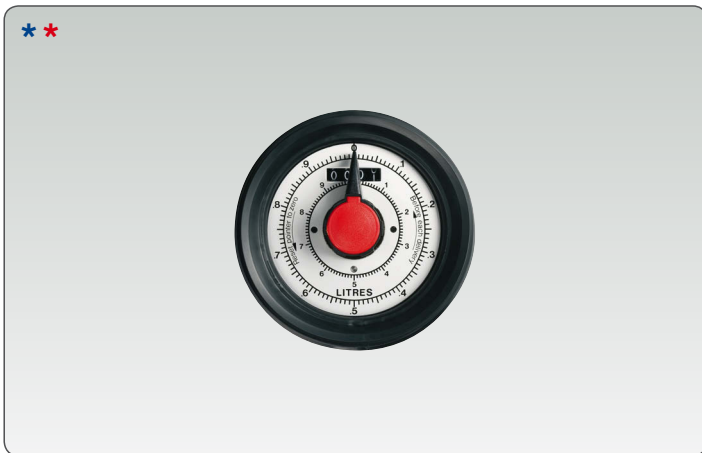

# digital meters and volumetric guns

Art. **37704**  
**Digital dispensing oil gun with preselection**,  
equipped with:  
- inlet swivel joint **F 1/2"**  
- adjustable rigid terminal  
- automatic closing nozzle  $\varnothing$  16 mm

\* not type-approved for public use  
\* articles not manufactured by us

Art. **37701**  
**Mechanical litre-counter** (weight 1 Kg) for oil,  
equipped with:  
- connection **F 1/2" x F 1/2"**  
- indicator 0-10 litres

\* not type-approved for public use  
\* articles not manufactured by us

Art. **33122**  
**High delivery oil gun for transfer**,  
equipped with:  
- **F 3/4"** inlet swivel joint (max 8 bar)  
- rigid terminal with free outlet  
Ideal for high deliveries in transferring oil, waste  
oil and antifreeze liquid